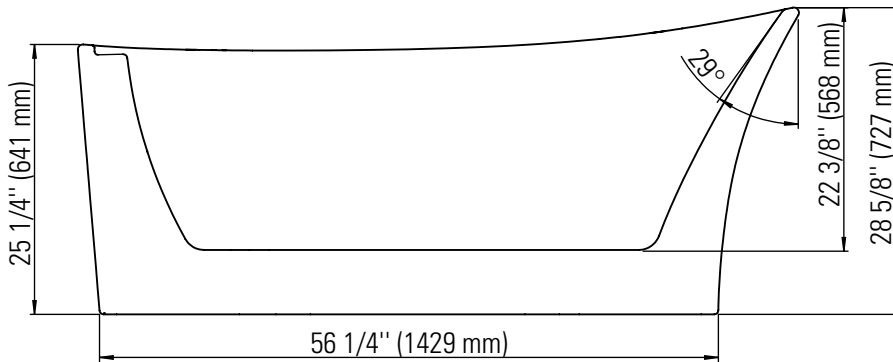

## PARIS 3266F1

Bathtub

Ajustable feet  
Above-the-floor rough (AFR)

\*All dimensions are approximate and subject to change without notice  
Please refer to the installation guide before beginning the installation