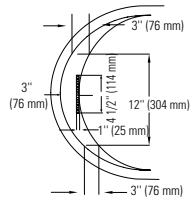

# PARIS F1 3266

67" x 31 1/4" x 28 5/8" [75 gallons]

24-48 hrs

Bathtub only

PAR3266F1

Mass-Air  
Included: 12 injectors, 750W (1 1/2h.p.) Optima blower, with 300W heating element, 72" blower hose extension, and remote control.