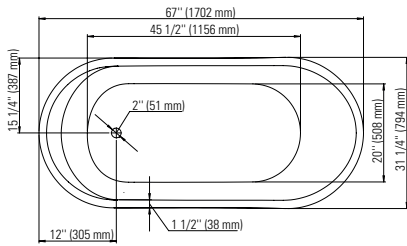

# PARIS F1 3266

67" x 31 1/4" x 28 5/8" [75 gallons]

24-48 hrs

Bathtub only

PAR3266F1

Mass-Air  
Included: 12 injectors, 750W (1 1/2h.p.) Optima blower, with 300W heating element, 72" blower hose extension, and remote control.