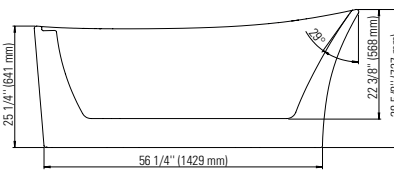

# PARIS F1 3266

67" x 31 1/4" x 28 5/8" [75 gallons]

24-48 hrs

Bathtub only

PAR3266F1

Mass-Air  
Included: 12 injectors, 750W (1 1/2h.p.) Optima blower, with 300W heating element, 72" blower hose extension, and remote control.