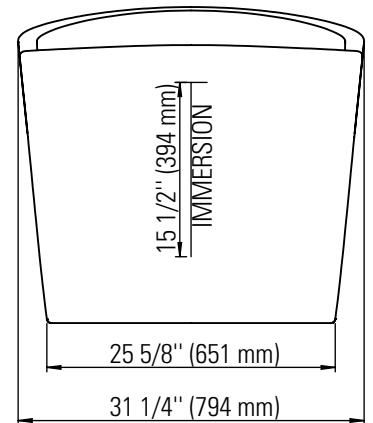

Produits Neptune
Rouge

PARIS 3266F1

Bathtub

Ajustable feet
Above-the-floor rough (AFR)

*All dimensions are approximate and subject to change without notice
Please refer to the installation guide before beginning the installation