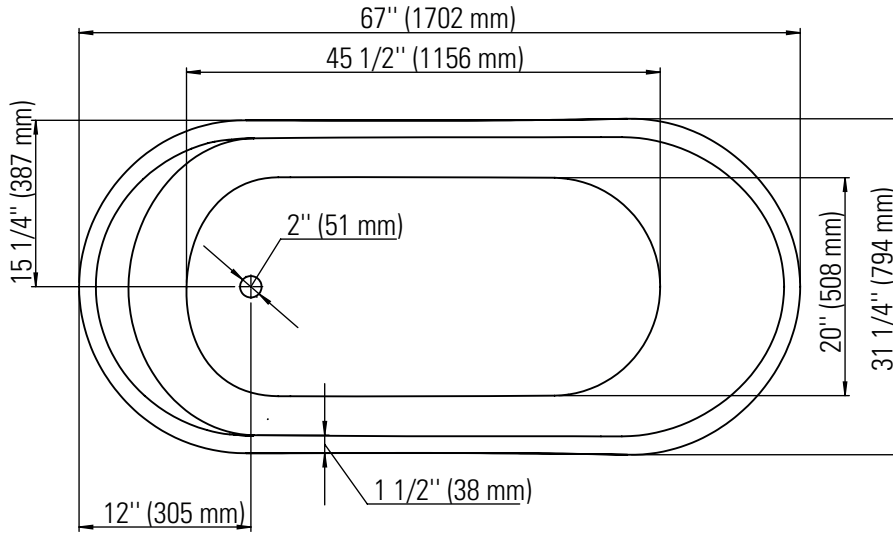

Produits Neptune
Rouge

PARIS 3266F1

Bathtub

Ajustable feet
Above-the-floor rough (AFR)

*All dimensions are approximate and subject to change without notice
Please refer to the installation guide before beginning the installation