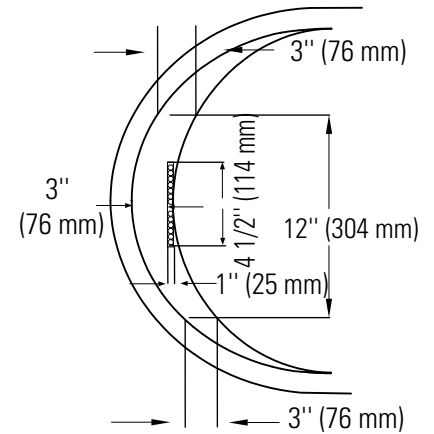

Produits Neptune
Rouge

PARIS 3266F1

Bathtub

Ajustable feet
Above-the-floor rough (AFR)

*All dimensions are approximate and subject to change without notice
Please refer to the installation guide before beginning the installation